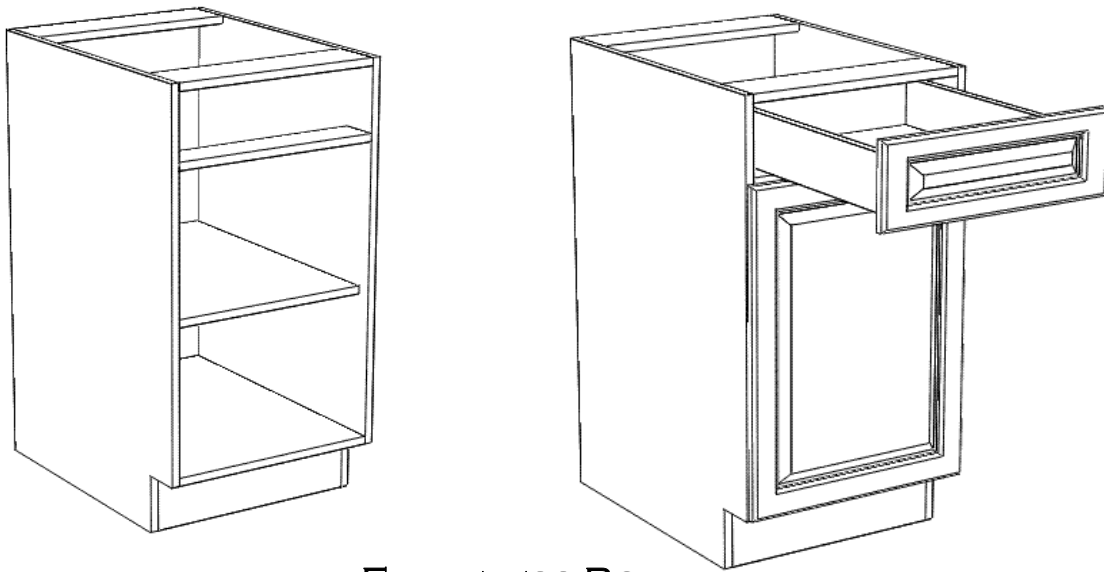

BASE CABINET

FRAMELESS BOX

TUSCANY	CLAREMONT
<p>3/4" SOLID WOOD STILE AND RAIL COVERED BY 1/8" MDF AND MELAMINE WITH HONEYCOMB CORE 34 1/2" CABINET HEIGHT 5/8" SOLID BIRCH DOVETAILED DRAWER BOX 21" DEEP TANDEM UNDERMOUNT FULL EXTENSION WITH SOFT CLOSE GLIDE FULL DEPTH ADJUSTABLE SHELF 4 1/2" EURO LEG WITH BASE APPLIED</p>	<p>3/4" PLYWOOD SIDES 34 1/2" CABINET HEIGHT 3/4" PLYWOOD DRAWER BOX 19" DEEP 3/4" EPOXY COATED GLIDES 12" DEEP ADJUSTABLE SHELF 4" TOE KICK HEIGHT</p>