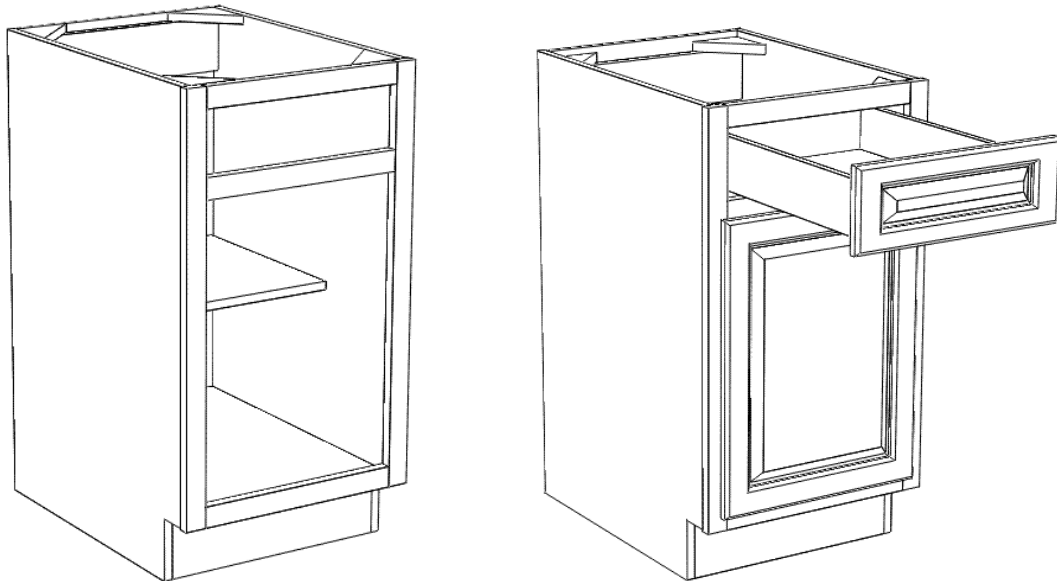

- FACE FRAMED CABINET
- 1/2" PLYWOOD BOX
- 34 1/2" CABINET HEIGHT
- 18" DRAWER BOX
- 12" ADJUSTABLE SHELF
- 4" TOE KICK HEIGHT

MADISON AND NORTH HILLS ARE
5/8" SOLID BIRCH DRAWER WITH
TANDEM SOFT CLOSE FULL EXTENSION
GLIDES