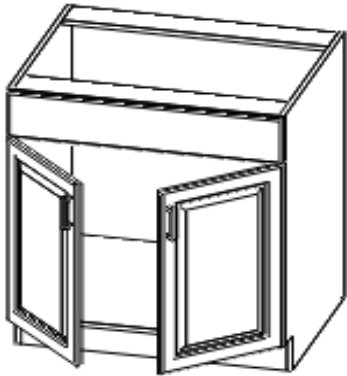

WBC27/3030
WBC30/3330
WBC33/3630
WBC27/3042
WBC30/3342
WBC33/3642

WALL CABINETS

MICROWAVE CABINET
HEIGHT: 30" & 42"

MW3030
MW3042

WALL END CABINET

WEC1230
WEC1242

WINE RACK CABINET

WR3018

BASE CABINETS

BASE CABINET
1 DOOR, DRAWER

B09 No Drwr
B12
B15
B18
B21

BASE CABINET
2 DOOR 1 DRAWER & 2 DRAWERS

B24
B27**
B30**
B33**
B36**
B39**
B42**

** Cabinets will have (2) Doors and (2) Drawers

3 DRAWERS BASE

DB12-3
DB15-3
DB18-3
DB21-3
DB24-3

BASE CABINETS

SINK BASE CABINETS

- SB24
- SB27
- SB30
- SB33
- SB36
- SB39
- SB42

ANGLED SINK BASE

- DCS36

BASE CABINETS

LAZY SUSAN, BASE CABINET