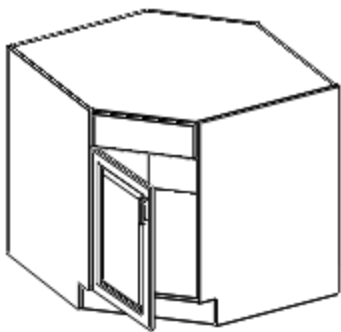

DB12-3
DB15-3
DB18-3
DB21-3
DB24-3

BASE CABINETS

SINK BASE CABINETS

- SB24
- SB27
- SB30
- SB33
- SB36
- SB39
- SB42

ANGLED SINK BASE

- DCS36

BASE CABINETS

LAZY SUSAN, BASE CABINET

BLS36

BLIND BASE CABINET 1 DOOR 1 DRAWER

BBC 36/39
BBC 45/48

BASE END ANGLE

BEC24

TALL CABINETS

SINGLE PANTRY
HEIGHT: 84" AND 96"
DEPTH: 24"

UC1284-24
UC1296-24
UC1584-24
UC1596-24
UC1884-24
UC1896-24