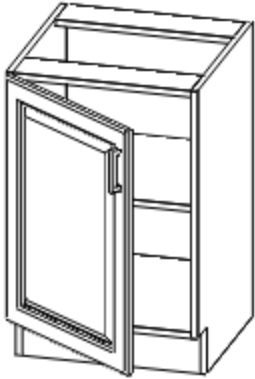

BLS36

BLIND BASE CABINET 1 DOOR 1 DRAWER

BBC 36/39
BBC 45/48

BASE END ANGLE

BEC24

TALL CABINETS

SINGLE PANTRY
HEIGHT: 84" AND 96"
DEPTH: 24"

UC1284-24
UC1296-24
UC1584-24
UC1596-24
UC1884-24
UC1896-24

DOUBLE PANTRY
HEIGHT: 84" & 96"
DEPTH: 24"

UC2484-24
UC2496-24

VANITY CABINETS

VANITY SINK CABINET

HEIGHT: 30"

VS1816

VANITY SINK CABINET

2 DOORS DEPTH:21" HEIGHT: 30"