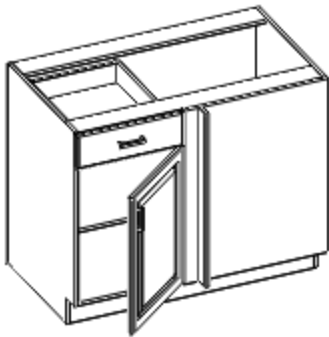

DB12-3
DB15-3
DB18-3
DB21-3
DB24-3

BASE CABINETS

SINK BASE CABINETS

- SB24
- SB27
- SB30
- SB33
- SB36
- SB39
- SB42

ANGLED SINK BASE

- DCS36

BASE CABINETS

LAZY SUSAN, BASE CABINET

BLS36

BLIND BASE CABINET 1 DOOR 1 DRAWER

BBC 36/39
BBC 45/48

BASE END ANGLE

BEC24

TALL CABINETS

SINGLE PANTRY
HEIGHT: 84" AND 96"
DEPTH: 24"

UC1284-24
UC1296-24
UC1584-24
UC1596-24
UC1884-24
UC1896-24