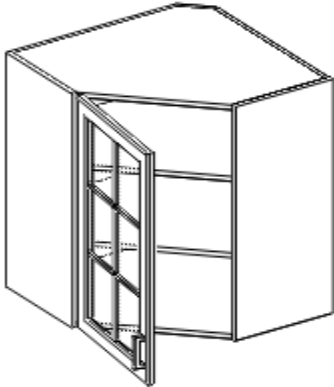

CORNER WALL
GLASS MULLION

WDC2430-MD
WDC2442-MD

CABINET DOES NOT INCLUDE GLASS.