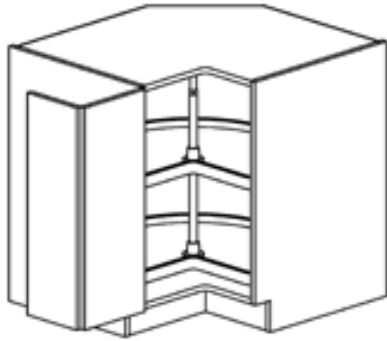

DB12-3
DB15-3
DB18-3
DB21-3
DB24-3

BASE CABINETS

SINK BASE CABINETS

- SB24
- SB27
- SB30
- SB33
- SB36
- SB39
- SB42

ANGLED SINK BASE

- DCS36

BASE CABINETS

LAZY SUSAN, BASE CABINET

BLS36

BLIND BASE CABINET 1 DOOR 1 DRAWER

BBC 36/39
BBC 45/48

BASE END ANGLE

BEC24

TALL CABINETS

SINGLE PANTRY
HEIGHT: 84" AND 96"
DEPTH: 24"

UC1284-24
UC1296-24
UC1584-24
UC1596-24
UC1884-24
UC1896-24