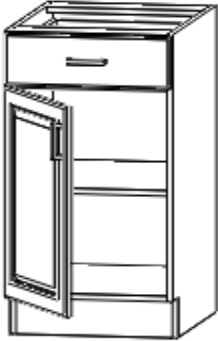

WBC27/3030
WBC30/3330
WBC33/3630
WBC27/3042
WBC30/3342
WBC33/3642

WALL CABINETS

MICROWAVE CABINET
HEIGHT: 30" & 42"

MW3030
MW3042

WALL END CABINET

WEC1230
WEC1242

WINE RACK CABINET

WR3018

BASE CABINETS

BASE CABINET
1 DOOR, DRAWER

B09 No Drwr
B12
B15
B18
B21

BASE CABINET
2 DOOR 1 DRAWER & 2 DRAWERS

B24
B27**
B30**
B33**
B36**
B39**
B42**

** Cabinets will have (2) Doors and (2) Drawers

3 DRAWERS BASE