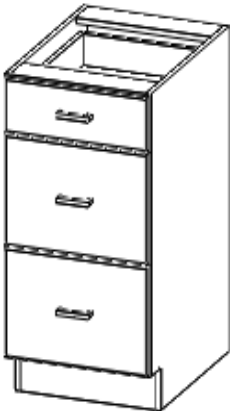

WBC27/3030
WBC30/3330
WBC33/3630
WBC27/3042
WBC30/3342
WBC33/3642

WALL CABINETS

MICROWAVE CABINET
HEIGHT: 30" & 42"

MW3030
MW3042

WALL END CABINET

WEC1230
WEC1242

WINE RACK CABINET

WR3018

BASE CABINETS

BASE CABINET
1 DOOR, DRAWER

B09 No Drwr
B12
B15
B18
B21

BASE CABINET
2 DOOR 1 DRAWER & 2 DRAWERS

B24
B27**
B30**
B33**
B36**
B39**
B42**

** Cabinets will have (2) Doors and (2) Drawers

3 DRAWERS BASE

DB12-3
DB15-3
DB18-3
DB21-3
DB24-3

BASE CABINETS

SINK BASE CABINETS

- SB24
- SB27
- SB30
- SB33
- SB36
- SB39
- SB42

ANGLED SINK BASE

- DCS36

BASE CABINETS

LAZY SUSAN, BASE CABINET