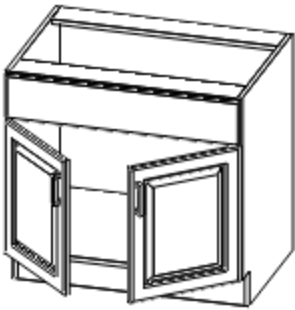

BLS36

BLIND BASE CABINET 1 DOOR 1 DRAWER

BBC 36/39
BBC 45/48

BASE END ANGLE

BEC24

TALL CABINETS

SINGLE PANTRY
HEIGHT: 84" AND 96"
DEPTH: 24"

UC1284-24
UC1296-24
UC1584-24
UC1596-24
UC1884-24
UC1896-24

DOUBLE PANTRY
HEIGHT: 84" & 96"
DEPTH: 24"

UC2484-24
UC2496-24

VANITY CABINETS

VANITY SINK CABINET

HEIGHT: 30"

VS1816

VANITY SINK CABINET

2 DOORS DEPTH:21" HEIGHT: 30"