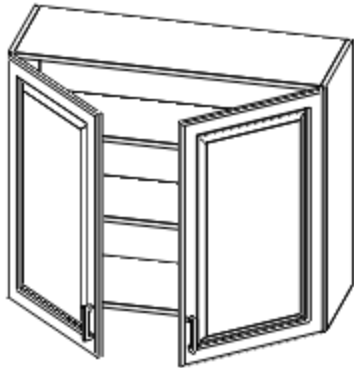

FRAMELESS DOORS

THE TUSCANY

CLAREMONT
WHITE

WALL CABINETS

DOUBLE DOOR
30" & 42"

W2430
W2730
W3030
W3330
W3630
W4230
W2442
W2742
W3042
W3342
W3642

DOUBLE DOOR CABINET
6 LITE MULLION GLASS

30" & 42" HEIGHTS