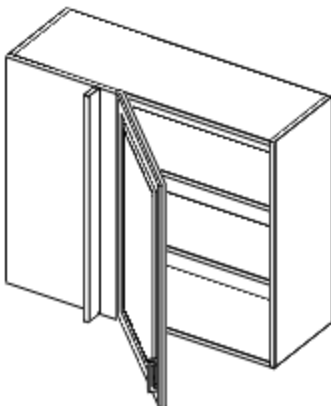

WBC27/3030
WBC30/3330
WBC33/3630
WBC27/3042
WBC30/3342
WBC33/3642

WALL CABINETS

MICROWAVE CABINET
HEIGHT: 30" & 42"

MW3030
MW3042

WALL END CABINET

WEC1230
WEC1242

WINE RACK CABINET

WR3018