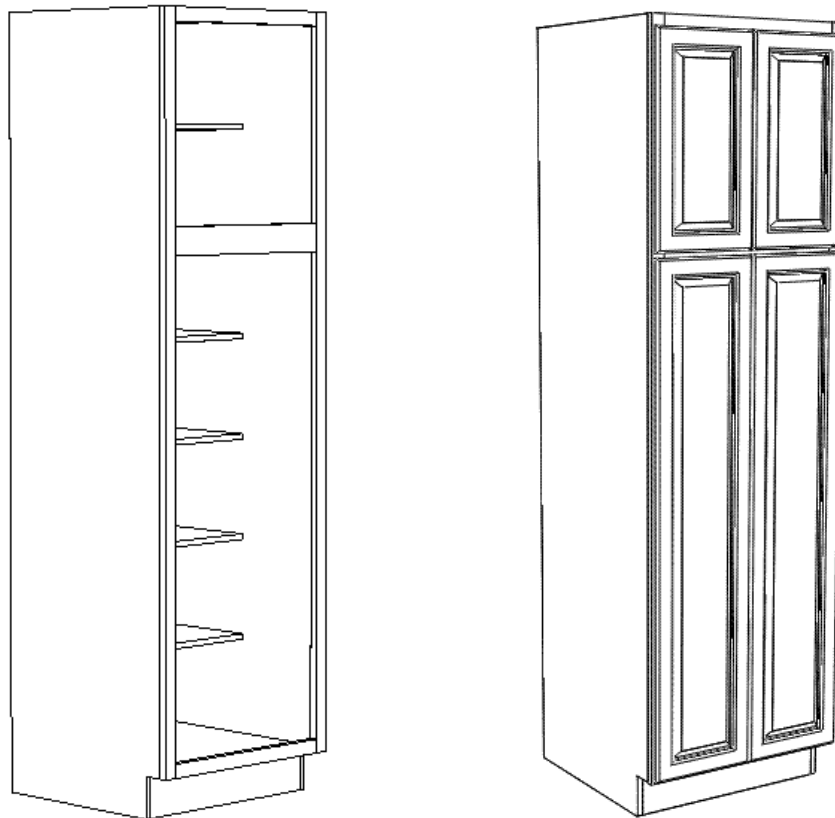

- FACE FRAMED CABINET
- 1/2" PLYWOOD BOX
- 34 1/2" CABINET HEIGHT
- 18" DRAWER BOX
- 12" ADJUSTABLE SHELF
- 4" TOE KICK HEIGHT

MADISON AND NORTH HILLS ARE
5/8" SOLID BIRCH DRAWER WITH
TANDEM SOFT CLOSE FULL EXTENSION
GLIDES

HERITAGE IS 3/4" PLYWOOD DRAWER
WITH EPOXY GLIDES 3/4"

FRAMED CABINETS

CABINET CROSS SECTION- NORTH HILL TOFFEE, NORTH HILL MAPLE, MADISON, AND HERITAGE

WALL CABINET

- FACE FRAMED CABINET
- 1/2" PLYWOOD BOX
- 12" CABINET DEPTH
- ADJUSTABLE SHELVES
- AVAILABLE CABINET HEIGHTS
12, 15, 18, 24, 30, 42

FRAMED CABINETS

CABINET CROSS SECTION- NORTH HILL TOFFEE, NORTH HILL MAPLE, MADISON, AND HERITAGE

TALL CABINETS

- FRAMED CABINET
- 1/2" PLYWOOD BOX
- 12" DEEP ADJUSTABLE SHELVES
- 24" CABINET DEPTH
- AVAILABLE CABINET WIDTHS
12,15,18,24