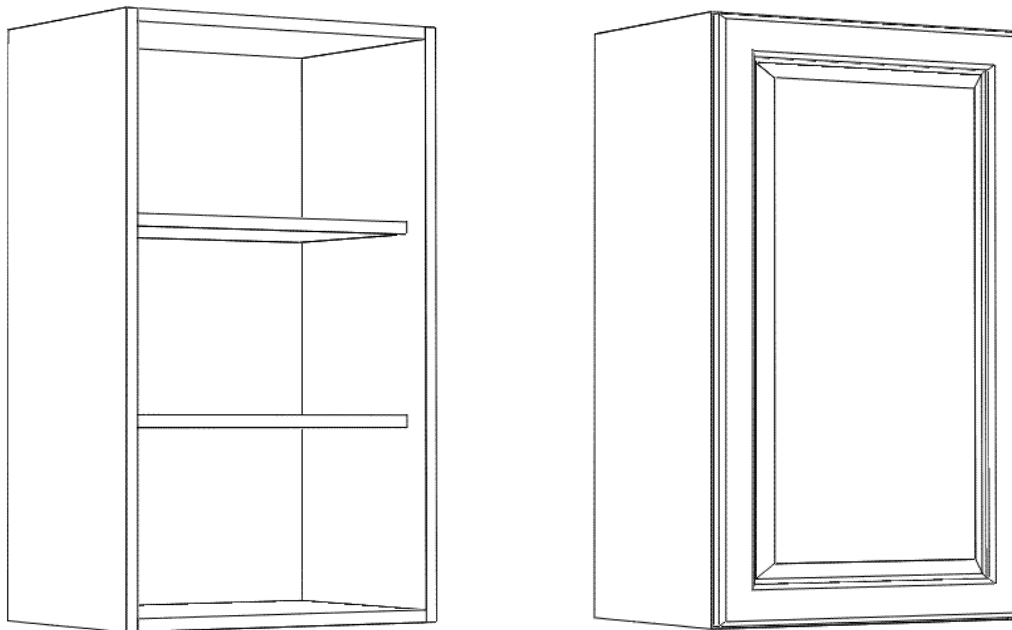

BASE CABINET

FRAMELESS BOX

TUSCANY	CLAREMONT
<p>3/4" SOLID WOOD STILE AND RAIL COVERED BY 1/8" MDF AND MELAMINE WITH HONEYCOMB CORE 34 1/2" CABINET HEIGHT 5/8" SOLID BIRCH DOVETAILED DRAWER BOX 21" DEEP TANDEM UNDERMOUNT FULL EXTENSION WITH SOFT CLOSE GLIDE FULL DEPTH ADJUSTABLE SHELF 4 1/2" EURO LEG WITH BASE APPLIED</p>	<p>3/4" PLYWOOD SIDES 34 1/2" CABINET HEIGHT 3/4" PLYWOOD DRAWER BOX 19" DEEP 3/4" EPOXY COATED GLIDES 12" DEEP ADJUSTABLE SHELF 4" TOE KICK HEIGHT</p>

FRAMELESS CABINETS

CABINET CROSS SECTION TUSCANY AND CLAREMONT WHITE

WALL CABINET

FRAMELESS BOX

TUSCANY	CLAREMONT
3/4" SOLID WOOD STILE AND RAIL COVERED BY 1/8" MDF AND MELAMINE WITH HONEYCOMB CORE 12" CABINET DEPTH ADJUSTABLE SHELVES AVAILABLE CABINET HEIGHTS 12,15,18,24,30,42	3/4" PLYWOOD SIDES 12" CABINET DEPTH ADJUSTABLE SHELVES AVAILABLE CABINET HEIGHTS 12,15,18,24,30,42