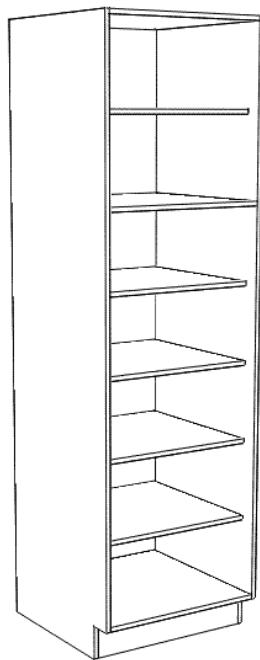

BASE CABINET

FRAMELESS BOX

TUSCANY	CLAREMONT
<p>3/4" SOLID WOOD STILE AND RAIL COVERED BY 1/8" MDF AND MELAMINE WITH HONEYCOMB CORE 34 1/2" CABINET HEIGHT 5/8" SOLID BIRCH DOVETAILED DRAWER BOX 21" DEEP TANDEM UNDERMOUNT FULL EXTENSION WITH SOFT CLOSE GLIDE FULL DEPTH ADJUSTABLE SHELF 4 1/2" EURO LEG WITH BASE APPLIED</p>	<p>3/4" PLYWOOD SIDES 34 1/2" CABINET HEIGHT 3/4" PLYWOOD DRAWER BOX 19" DEEP 3/4" EPOXY COATED GLIDES 12" DEEP ADJUSTABLE SHELF 4" TOE KICK HEIGHT</p>

FRAMELESS CABINETS

CABINET CROSS SECTION TUSCANY AND CLAREMONT WHITE

WALL CABINET

FRAMELESS BOX

TUSCANY	CLAREMONT
3/4" SOLID WOOD STILE AND RAIL COVERED BY 1/8" MDF AND MELAMINE WITH HONEYCOMB CORE 12" CABINET DEPTH ADJUSTABLE SHELVES AVAILABLE CABINET HEIGHTS 12,15,18,24,30,42	3/4" PLYWOOD SIDES 12" CABINET DEPTH ADJUSTABLE SHELVES AVAILABLE CABINET HEIGHTS 12,15,18,24,30,42

FRAMELESS CABINETS

CABINET CROSS SECTION TUSCANY AND CLAREMONT WHITE

TALL CABINET

FRAMELESS BOX

TUSCANY	CLAREMONT
3/4" SOLID WOOD STILE AND RAIL COVERED BY 1/8" MDF AND MELAMINE WITH HONEYCOMB CORE FULL DEPTH ADJUSTABLE SHELVES 24" CABINET DEPTH STANDARD CABINET WIDTHS 12,15,18,24,30,36	3/4" PLYWOOD SIDES FULL DEPTH ADJUSTABLE SHELVES 24" CABINET DEPTH STANDARD CABINET WIDTHS 12,15,18,24,30,36