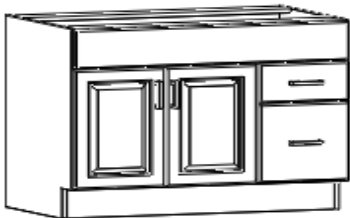

VSB 2421

VSB 2421-18

VSB 3021

VSB 3621