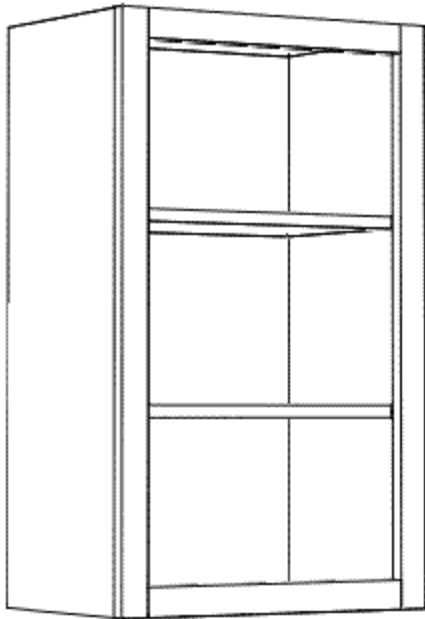

- FACE FRAMED CABINET
- 1/2" PLYWOOD BOX
- 34 1/2" CABINET HEIGHT
- 18" DRAWER BOX
- 12" ADJUSTABLE SHELF
- 4" TOE KICK HEIGHT

MADISON AND NORTH HILLS ARE
5/8" SOLID BIRCH DRAWER WITH
TANDEM SOFT CLOSE FULL EXTENSION
GLIDES

HERITAGE IS 3/4" PLYWOOD DRAWER
WITH EPOXY GLIDES 3/4"

FRAMED CABINETS

CABINET CROSS SECTION- NORTH HILL TOFFEE, NORTH HILL MAPLE, MADISON, AND HERITAGE

WALL CABINET

- FACE FRAMED CABINET
- 1/2" PLYWOOD BOX
- 12" CABINET DEPTH
- ADJUSTABLE SHELVES
- AVAILABLE CABINET HEIGHTS
12, 15, 18, 24, 30, 42

FRAMED CABINETS

CABINET CROSS SECTION- NORTH HILL TOFFEE, NORTH HILL MAPLE, MADISON, AND HERITAGE

TALL CABINETS

- FRAMED CABINET
- 1/2" PLYWOOD BOX
- 12" DEEP ADJUSTABLE SHELVES
- 24" CABINET DEPTH
- AVAILABLE CABINET WIDTHS
12,15,18,24