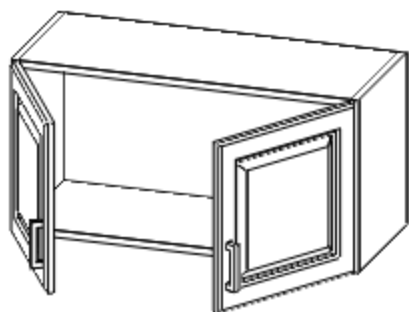

DOUBLE DOOR

W3012
W3312
W3612
W3015
W3315
W3615
W3018
W3318
W3618
W3024
W3624